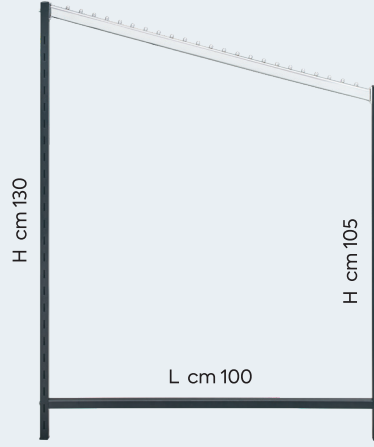

SISTEMI MODULARI PLUG & PLAY

Modulari e flessibili, soddisfano le più variegate esigenze di utilizzo.

MODERN PLUG&PLAY SYSTEMS

Modular and flexible, they meet the most varied needs of use.

FO 010

ELEMENTI DI RACCORDO - CONNECTING ELEMENTS

Raccordo Inferiore a 3 vie
Lower 3-Way connection

Raccordo Superiore a 3 vie
Upper 3-Way connection

Raccordo Inferiore a 4 vie
Lower 4-Way connection

Raccordo Superiore a 4 vie
Upper 4-Way connection

Attacco per busto
Torso connection