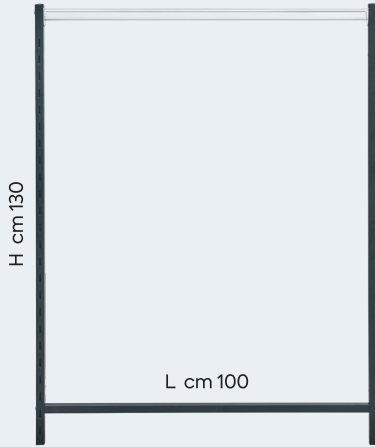

SISTEMI MODULARI PLUG & PLAY

Modulari e flessibili, soddisfano le più variegate esigenze di utilizzo.

MODERN PLUG&PLAY SYSTEMS

Modular and flexible, they meet the most varied needs of use.

FO 005